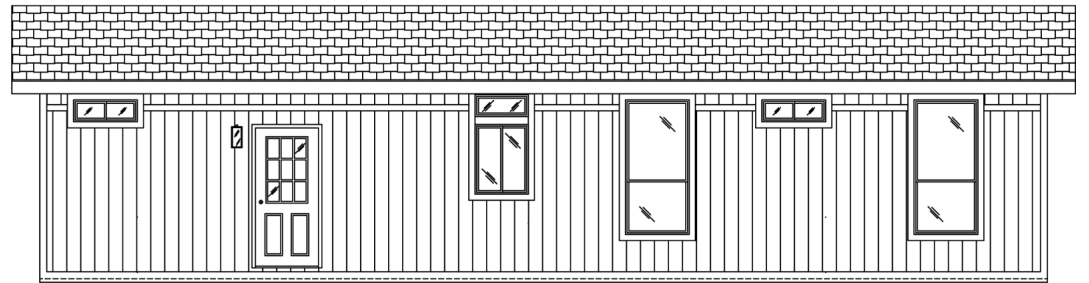

02 FRONT ELEVATION