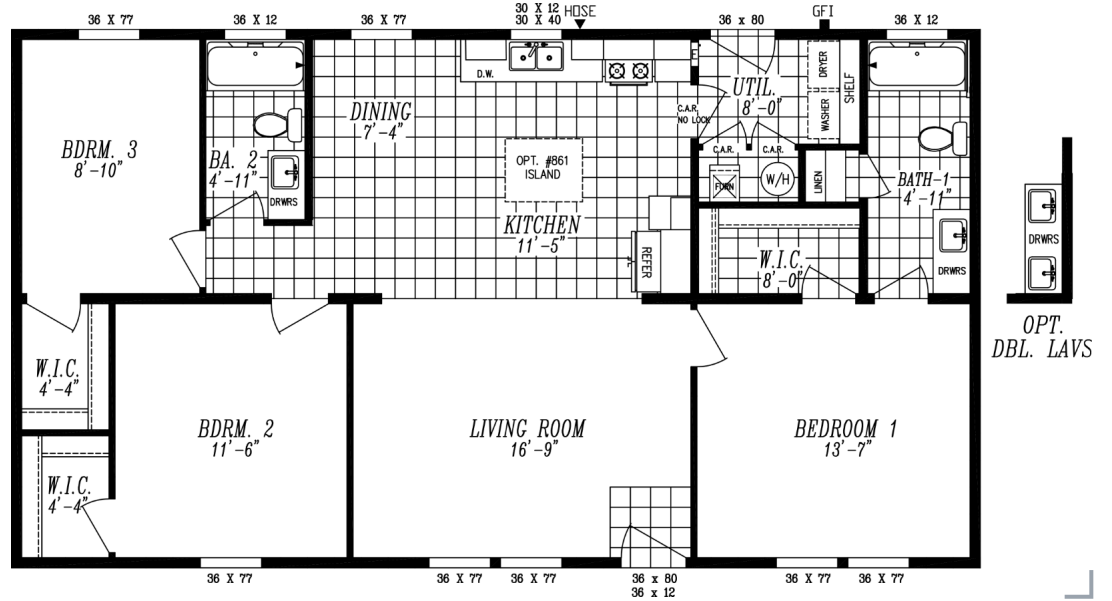

## 27' x 48'

DIMENSIONS

## 2

BATHROOMS

### OVERVIEW

48' Double Wide with 9ft Ceilings

Heritage Home Center

(425) 353-5464

or Request Firm Quote

EMAIL US

## 01 FLOOR PLAN

1,280 SQ FT · 27' x 48'